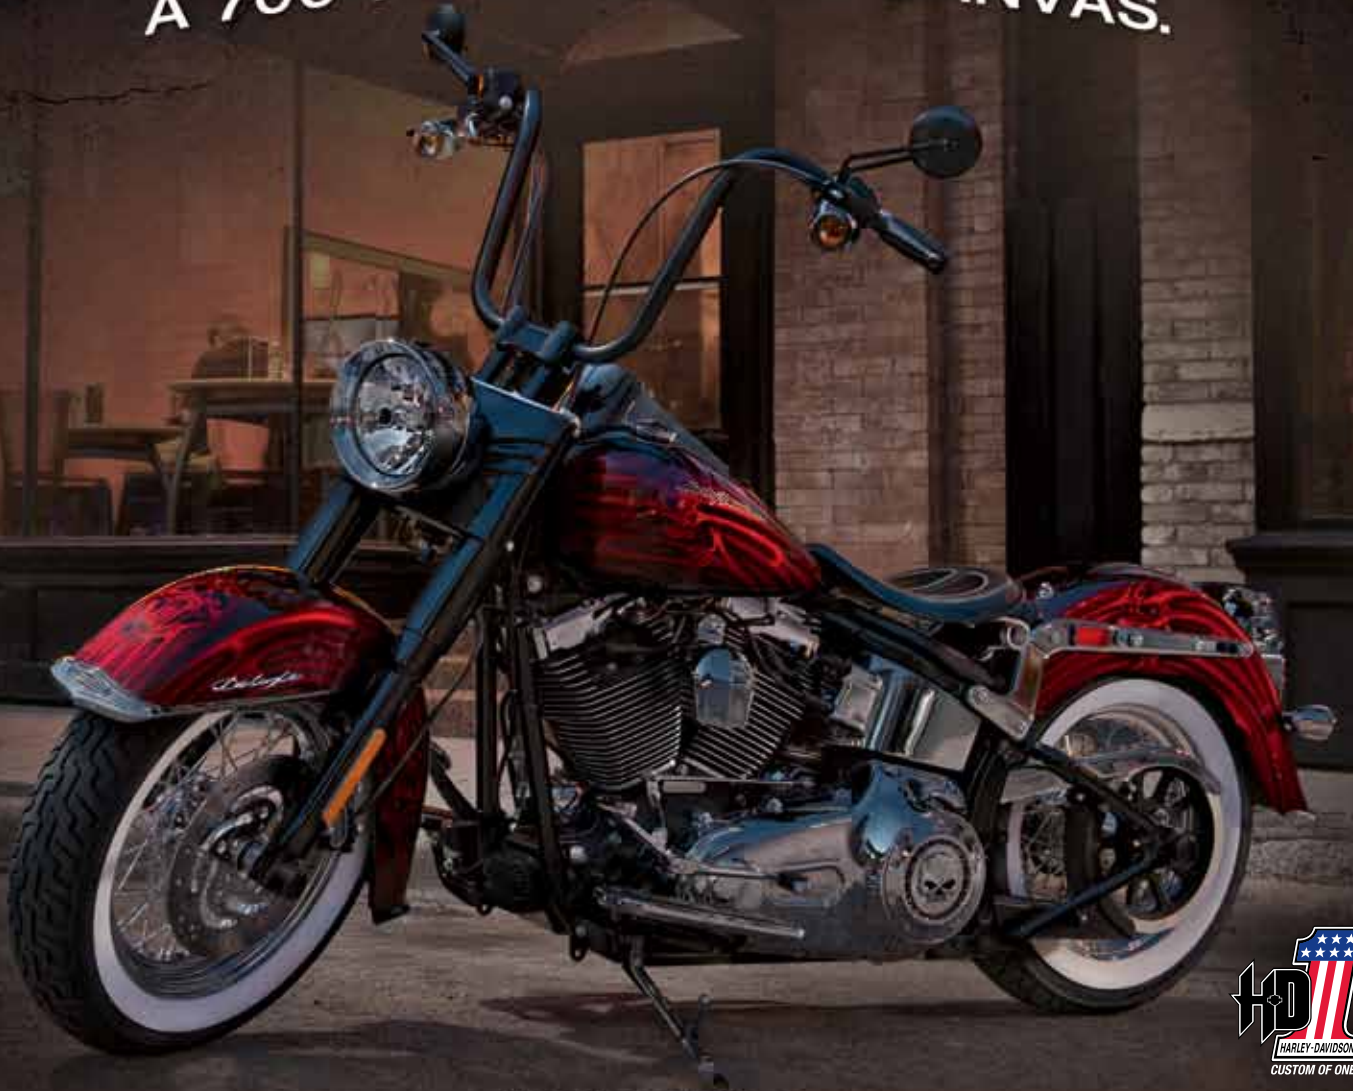

Consider it a canvas.
A 700-POUND, IRON CANVAS.

Receive up to a

\$500 Harley-Davidson®
Gift Card

Winter is good for one thing: Getting your motorcycle ready for the spring. Spend \$2000 on Genuine Motor Parts and Accessories and receive a \$200 Harley-Davidson® gift card or spend \$3000 and receive a \$500 Harley-Davidson® gift card. Accessorize your bike this winter, and show it off in the spring. This limited time offer ends February 28, 2012.

harleycanada.com/hd1bikebuilder

*With a minimum \$2,000 purchase (before applied taxes) of Genuine Motor Parts & Accessories™ and Screamin' Eagle® Performance Parts. Customers receive a \$200 Harley-Davidson® gift card or with a minimum \$3,000 purchase (before applied taxes) of Genuine Motor Parts & Accessories™ and Screamin' Eagle® Performance Parts, Customers receive a \$500 Harley-Davidson® gift card for future purchases. This offer cannot be combined with other existing promotional offers. Promotions ends February 28, 2012. The Bar & Shield logo, Harley, Harley-Davidson and Softail are among the trademarks of H-D Michigan, LLC. ©2011 H-D. Printed in Canada